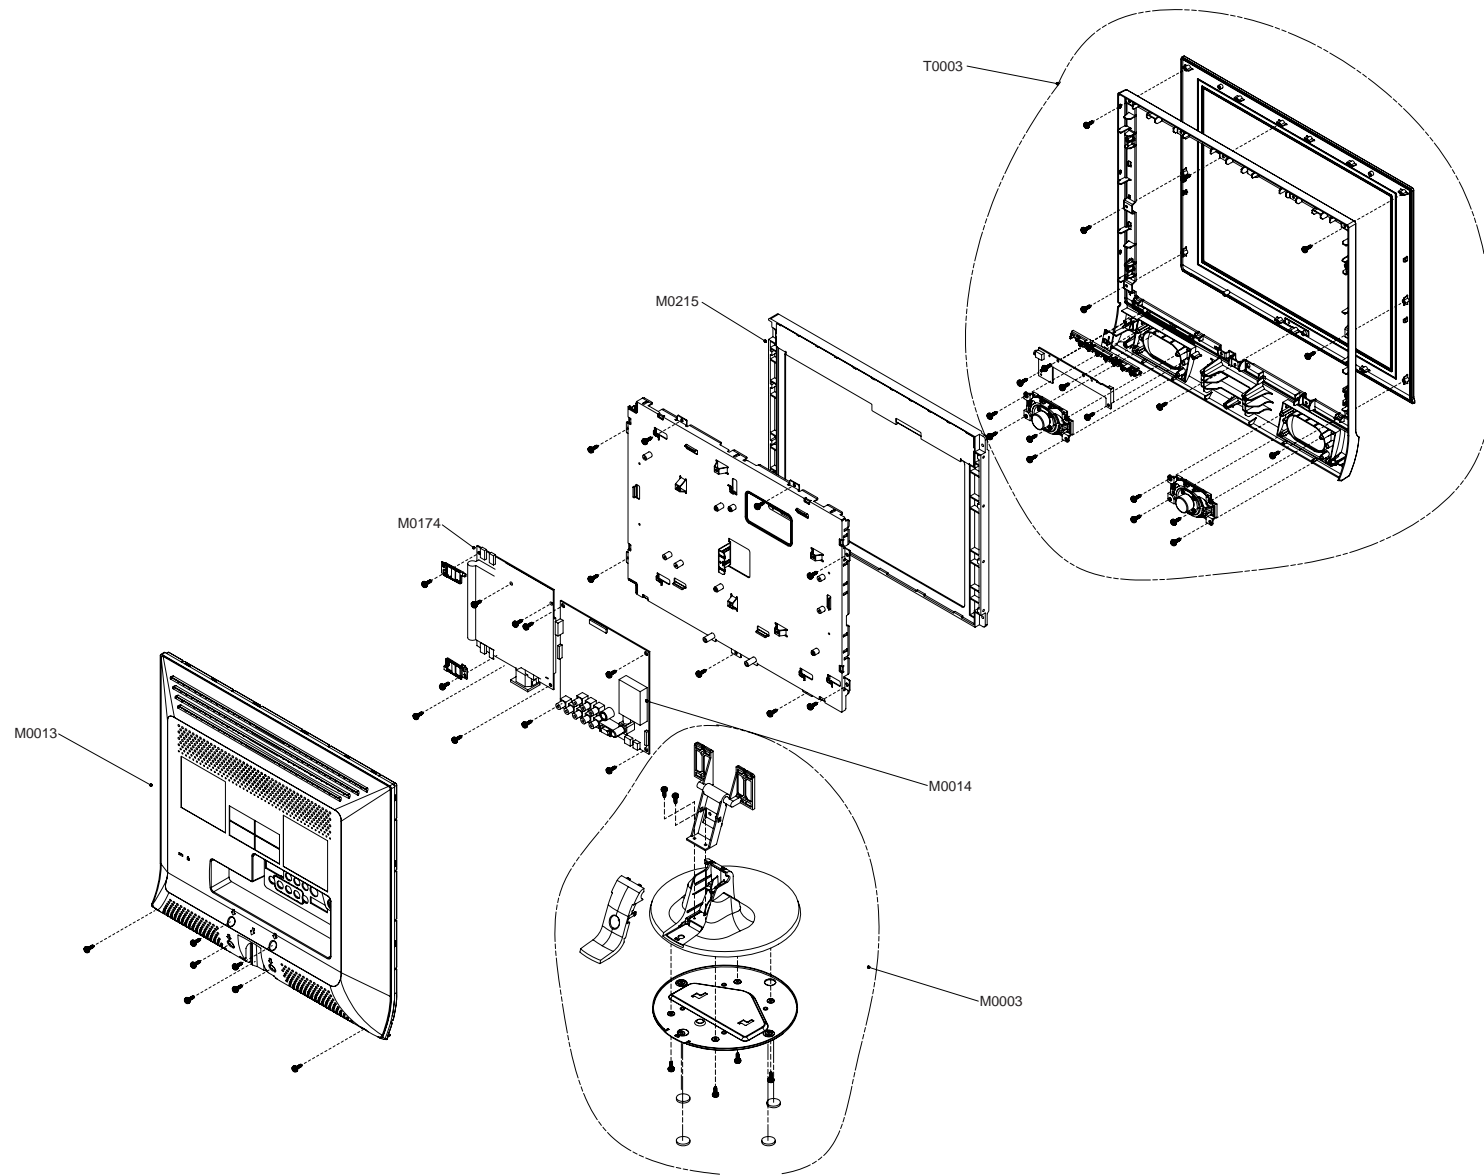

5 Exploded View and Parts List

- You can search for updated part codes through ITSELF web site.
URL : <http://itself.sec.samsung.co.kr/>

5-1 LA15S51BP Exploded View

5-2 LA15S51BP Parts List

| Location | Code.No | Item & Specification | Q'ty | SA/SNA | Remark |
|----------|-------------|--|------|--------|--------|
| T0003 | BN96-01864B | ASSY COVER P-FRONT;SP15EO,ABS,V0,GR70,SV | 1 | SA | |
| M0174 | BN44-00112B | IP BOARD;SSIP-15-SP,Venice,3.0mA,6.7mA,5 | 1 | SA | |
| M0014 | BN94-00747R | ASSY PCB MAIN-ATZ;LA15S51BPX/SHI,PL215KE | 1 | SNA | |
| M0013 | BN96-01865D | ASSY COVER P-REAR;SP15SO,HIPS,V0,GR86 | 1 | SA | |
| M0013 | BN96-01867A | ASSY STAND P-BASE;SPARTA 15,HIPS,HB,GR86 | 1 | SA | |

5-3 LS17M24CP Exploded View

5-4 LS17M24CP Parts List

| Location | Code.No | Item & Specification | Q'ty | SA/SNA | Remark |
|----------|-------------|--|------|--------|--------|
| T0003 | BN96-02097H | ASSY COVER P-FRONT;PLUS,17EO,ABS,V0,BK19 | 1 | SA | |
| M0215 | BN07-00214A | LCD-PANEL;LTM170EU-L15,VENICE,6BIT FRC,3 | 1 | SA | |
| M0174 | BN44-00125A | IP BOARD;FSP049_2PI01,MH17ES,3.6~4.4mA,6 | 1 | SA | |
| M0014 | BN94-00747W | ASSY PCB MAIN-STZ;LS17M24CPX/SAP,PL17KE(| 1 | SNA | |
| M0013 | BN96-01256G | ASSY COVER P-REAR;VC17SO,ABS V0,BK19 | 1 | SA | |
| M0003 | BN96-01335A | ASSY STAND P;VC17**,ABS HB | 1 | SA | |