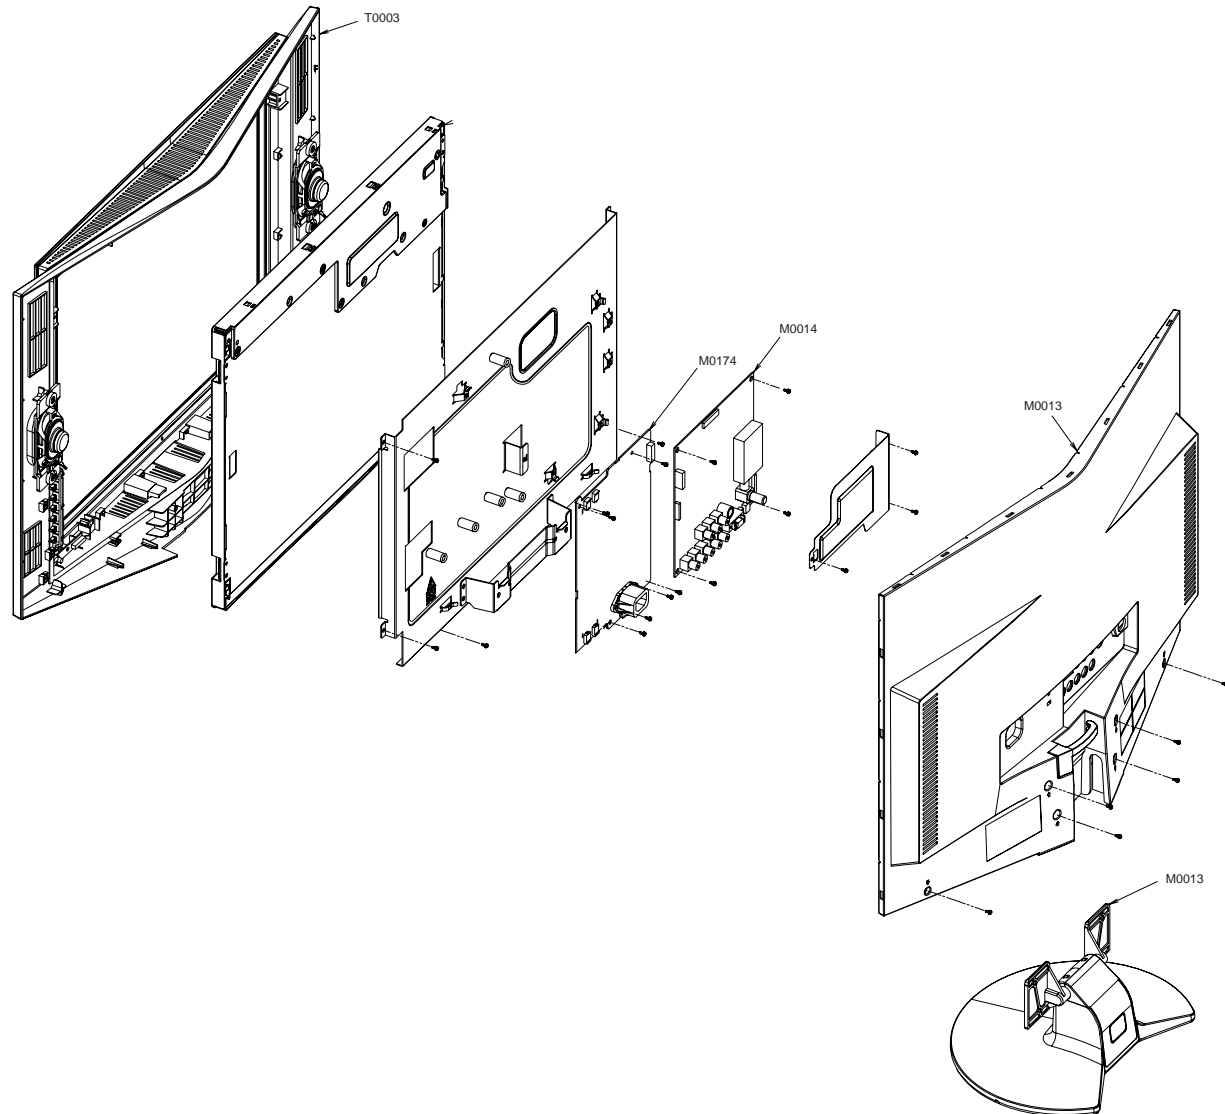

5 Exploded View and Parts List

- You can search for updated part codes through ITSELF web site.
URL : <http://itself.sec.samsung.co.kr/>

5-1 LA15S51BP Exploded View

5-2 LA15S51BP Parts List

| Location | Code.No | Item & Specification | Q'ty | SA/SNA | Remark |
|----------|-------------|--|------|--------|--------|
| T0003 | BN96-01864B | ASSY COVER P-FRONT;SP15EO,ABS,V0,GR70,SV | 1 | SA | |
| M0174 | BN44-00112B | IP BOARD;SSIP-15-SP,Venice,3.0mA,6.7mA,5 | 1 | SA | |
| M0014 | BN94-00747R | ASSY PCB MAIN-ATZ;LA15S51BPX/SHI,PL215KE | 1 | SNA | |
| M0013 | BN96-01865D | ASSY COVER P-REAR;SP15SO,HIPS,V0,GR86 | 1 | SA | |
| M0013 | BN96-01867A | ASSY STAND P-BASE;SPARTA 15,HIPS,HB,GR86 | 1 | SA | |

5-3 LS17M24CP Exploded View

5-4 LS17M24CP Parts List

| Location | Code.No | Item & Specification | Q'ty | SA/SNA | Remark |
|----------|-------------|--|------|--------|--------|
| T0003 | BN96-02097H | ASSY COVER P-FRONT;PLUS,17EO,ABS,V0,BK19 | 1 | SA | |
| M0215 | BN07-00214A | LCD-PANEL;LTM170EU-L15,VENICE,6BIT FRC,3 | 1 | SA | |
| M0174 | BN44-00125A | IP BOARD;FSP049_2PI01,MH17ES,3.6~4.4mA,6 | 1 | SA | |
| M0014 | BN94-00747W | ASSY PCB MAIN-STZ;LS17M24CPX/SAP,PL17KE(| 1 | SNA | |
| M0013 | BN96-01256G | ASSY COVER P-REAR;VC17SO,ABS V0,BK19 | 1 | SA | |
| M0003 | BN96-01335A | ASSY STAND P;VC17**,ABS HB | 1 | SA | |