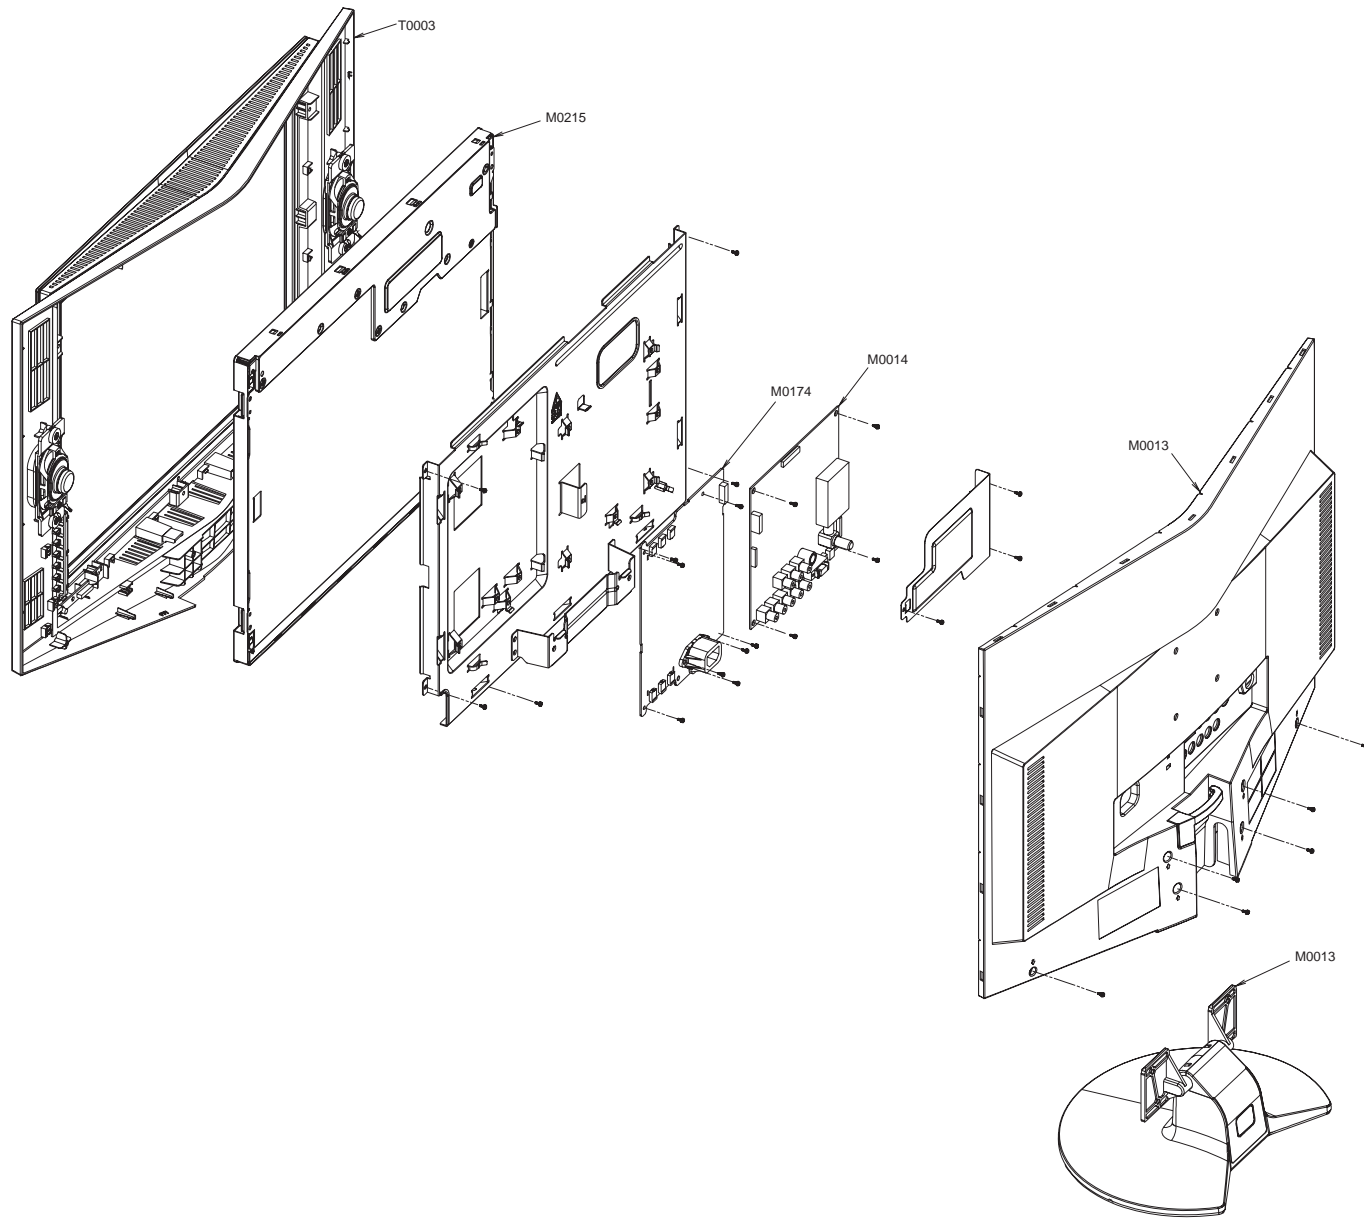

5-5 LA20S51BP Exploded View